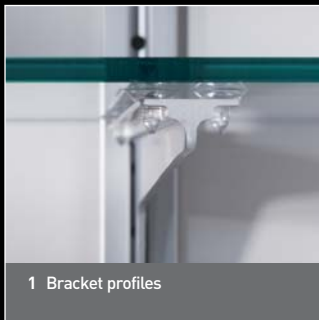

The Vitris slot bar shelving bracket system, made of extruded aluminium profiles, provides for attractive and flexible product presentation. It is equally suitable for glass and wood shelves. The brackets are simply slotted into the front of the bars and can be precisely placed due to a slot distance of 25 mm. The 6 bracket depths of 150-400 mm in steps of 50 mm produce a high degree of variety with regard to presentational possibilities.

1. **1 Bracket profiles** with optimum fixing by means of transparent plastic suction cups and a load capacity up to 40 kg.
2. **2 The slot bar system** is available in the colours aluminium silver and gold anodised.
3. **3 Attractive goods presentation** for discerning shop fitting and tradeshow application.

Glass fittings with logic

shelving bracket system