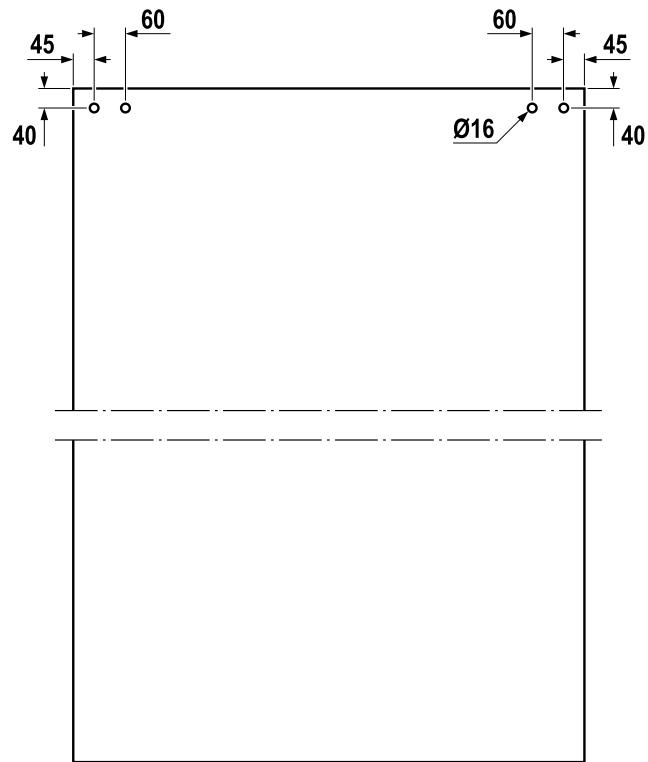

## Drill holes 1<sup>st</sup> sliding sash (with handle)

490.EV180.1410

## Drill holes 2<sup>nd</sup> sliding sash (with floating floor guide)

491.EV180.1410