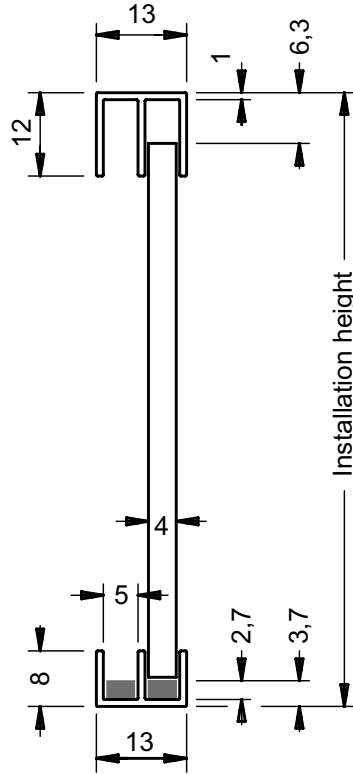

vitris dura und durus

Gliding fittings system for 4 - 6 mm glass thickness

dura / durus up to 6 mm glass thickness

Glass cutting dimensions:
installation height ./ 10

Glass cutting dimensions:
installation height ./ 10

dura / durus up to 6 mm glass thickness

	Designation	Article number	Specification
	<p>DURA Top twin-guide protected by foil up to 4 mm glass thickness Length: 5 metres</p>	619 010.5000.110	AL E 6 / EV 1 natural
	<p>Bottom gliding track protected by foil Length: 5 metres</p>	619 020.5000.110	AL E 6 / EV 1 natural
	<p>Plastic insert Length: 2,500 mm</p>	619 030.2500.315	Plastic silver effect
	<p>DURUS Top twin-guide protected by foil up to 6 mm glass thickness Length: 5 metres</p>	619 110.5000.110	AL E 6 / EV 1 natural
	<p>Bottom gliding track protected by foil Length: 5 metres</p>	619 120.5000.110	AL E 6 / EV 1 natural
	<p>Plastic insert Length: 2,500 mm</p>	619 130.2500.315	Plastic silver effect