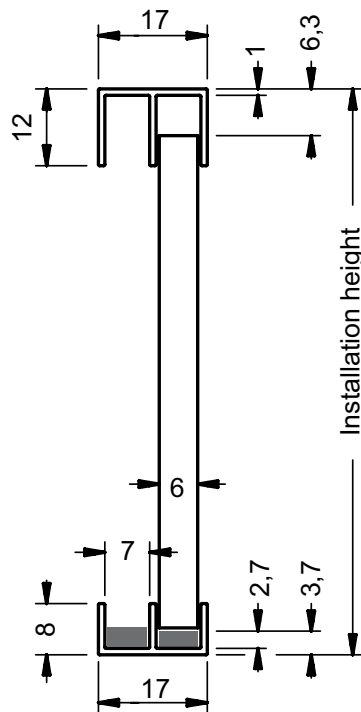

vitris dura und durus

Gliding fittings system for 4 - 6 mm glass thickness

dura / durus up to 6 mm glass thickness

Glass cutting dimensions:
installation height ./ 10

Glass cutting dimensions:
installation height ./ 10

dura / durus up to 6 mm glass thickness

	Designation	Article number	Specification
	<p>DURA Top twin-guide protected by foil up to 4 mm glass thickness Length: 5 metres</p>	619 010.5000.110	AL E 6 / EV 1 natural
	<p>Bottom gliding track protected by foil Length: 5 metres</p>	619 020.5000.110	AL E 6 / EV 1 natural
	<p>Plastic insert Length: 2,500 mm</p>	619 030.2500.315	Plastic silver effect
	<p>DURUS Top twin-guide protected by foil up to 6 mm glass thickness Length: 5 metres</p>	619 110.5000.110	AL E 6 / EV 1 natural
	<p>Bottom gliding track protected by foil Length: 5 metres</p>	619 120.5000.110	AL E 6 / EV 1 natural
	<p>Plastic insert Length: 2,500 mm</p>	619 130.2500.315	Plastic silver effect