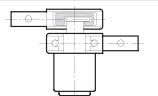

Secura locks at a glance

Security lock with L-cam for roller profile – suitable for Supra and Robustus