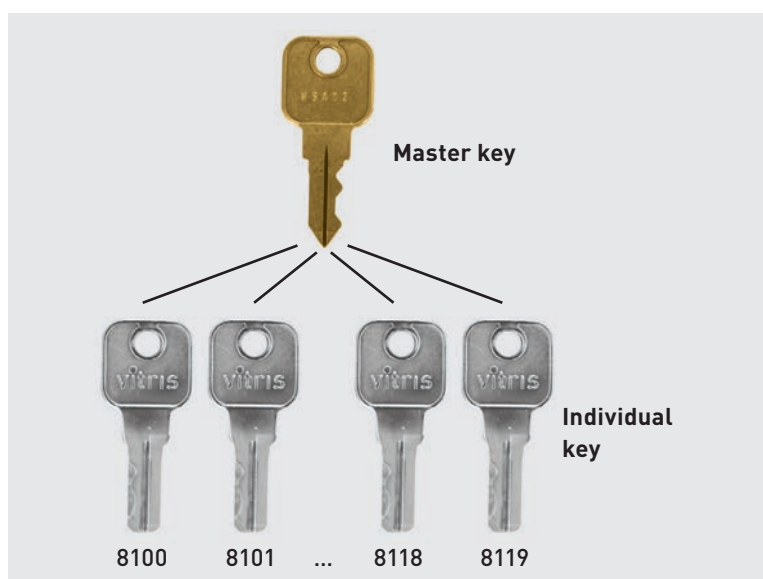

Thanks to their master-keying capability and non-serrated reversible flat keys, the proven Secura locks now offer even greater convenience!

New: master-keying capability for Secura locks!

A new, more efficient cylinder core now offers master-keying capability with all Secura locks:

While a variety of different combinations offer individual users access to selected showcases, the person with overall responsibility is able to open all showcases with the master key.

Now even more user-friendly locking thanks to new, non-serrated reversible flat keys!

From now on robust, non-serrated reversible flat keys will be used as individual keys for Secura locks. These keys can be inserted into the cylinder core with particular ease and so enable user-friendly operation in the long-term.

Secura locks operate via an L-cam that engages with the adapter for the roller profile, locking the sliding sashes firmly together. They cannot be pushed apart in horizontal or lifted off the tracks in vertical manipulation attempts.